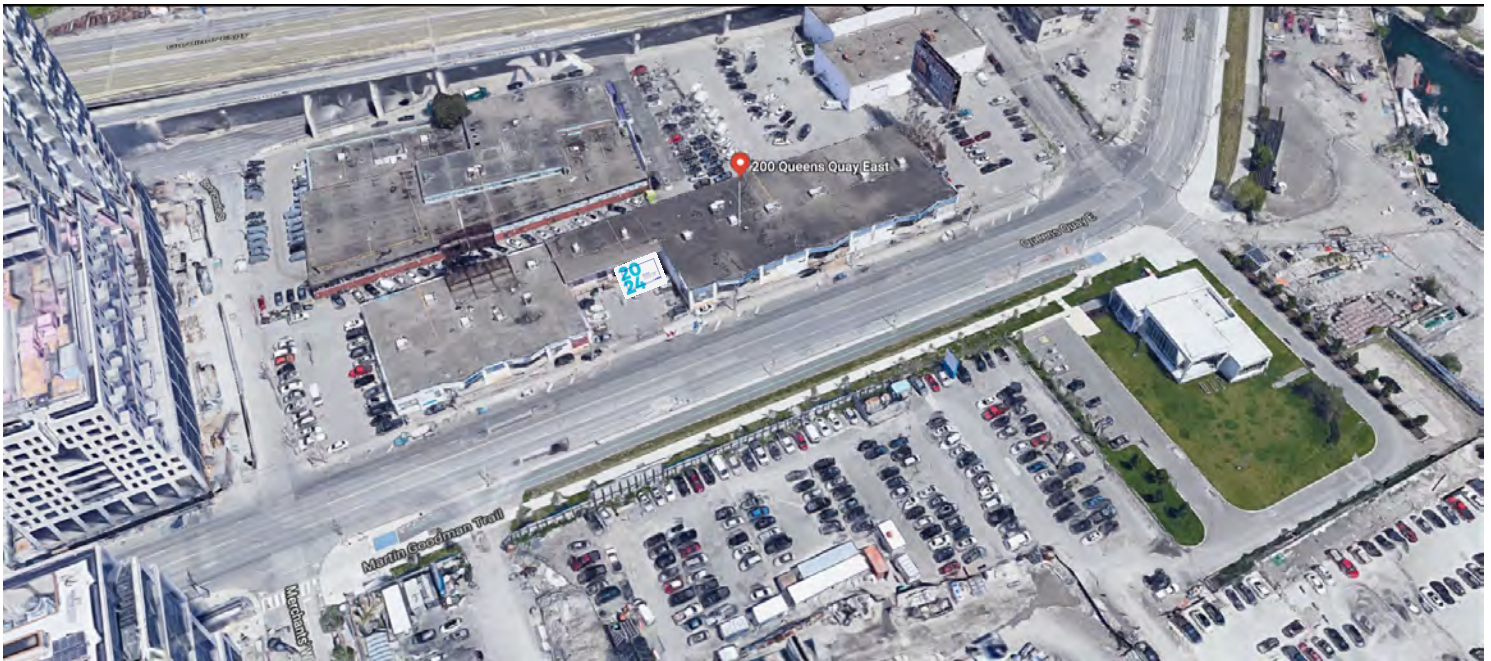

200 queens quay east

Port Lands Drop-in Centre

Just east of
Bonnycastle Street

Enter through the
parking lot off Queens
Quay via the
accessible ramp

Imagery ©2018 Google, Map data ©2018 Google 20 m