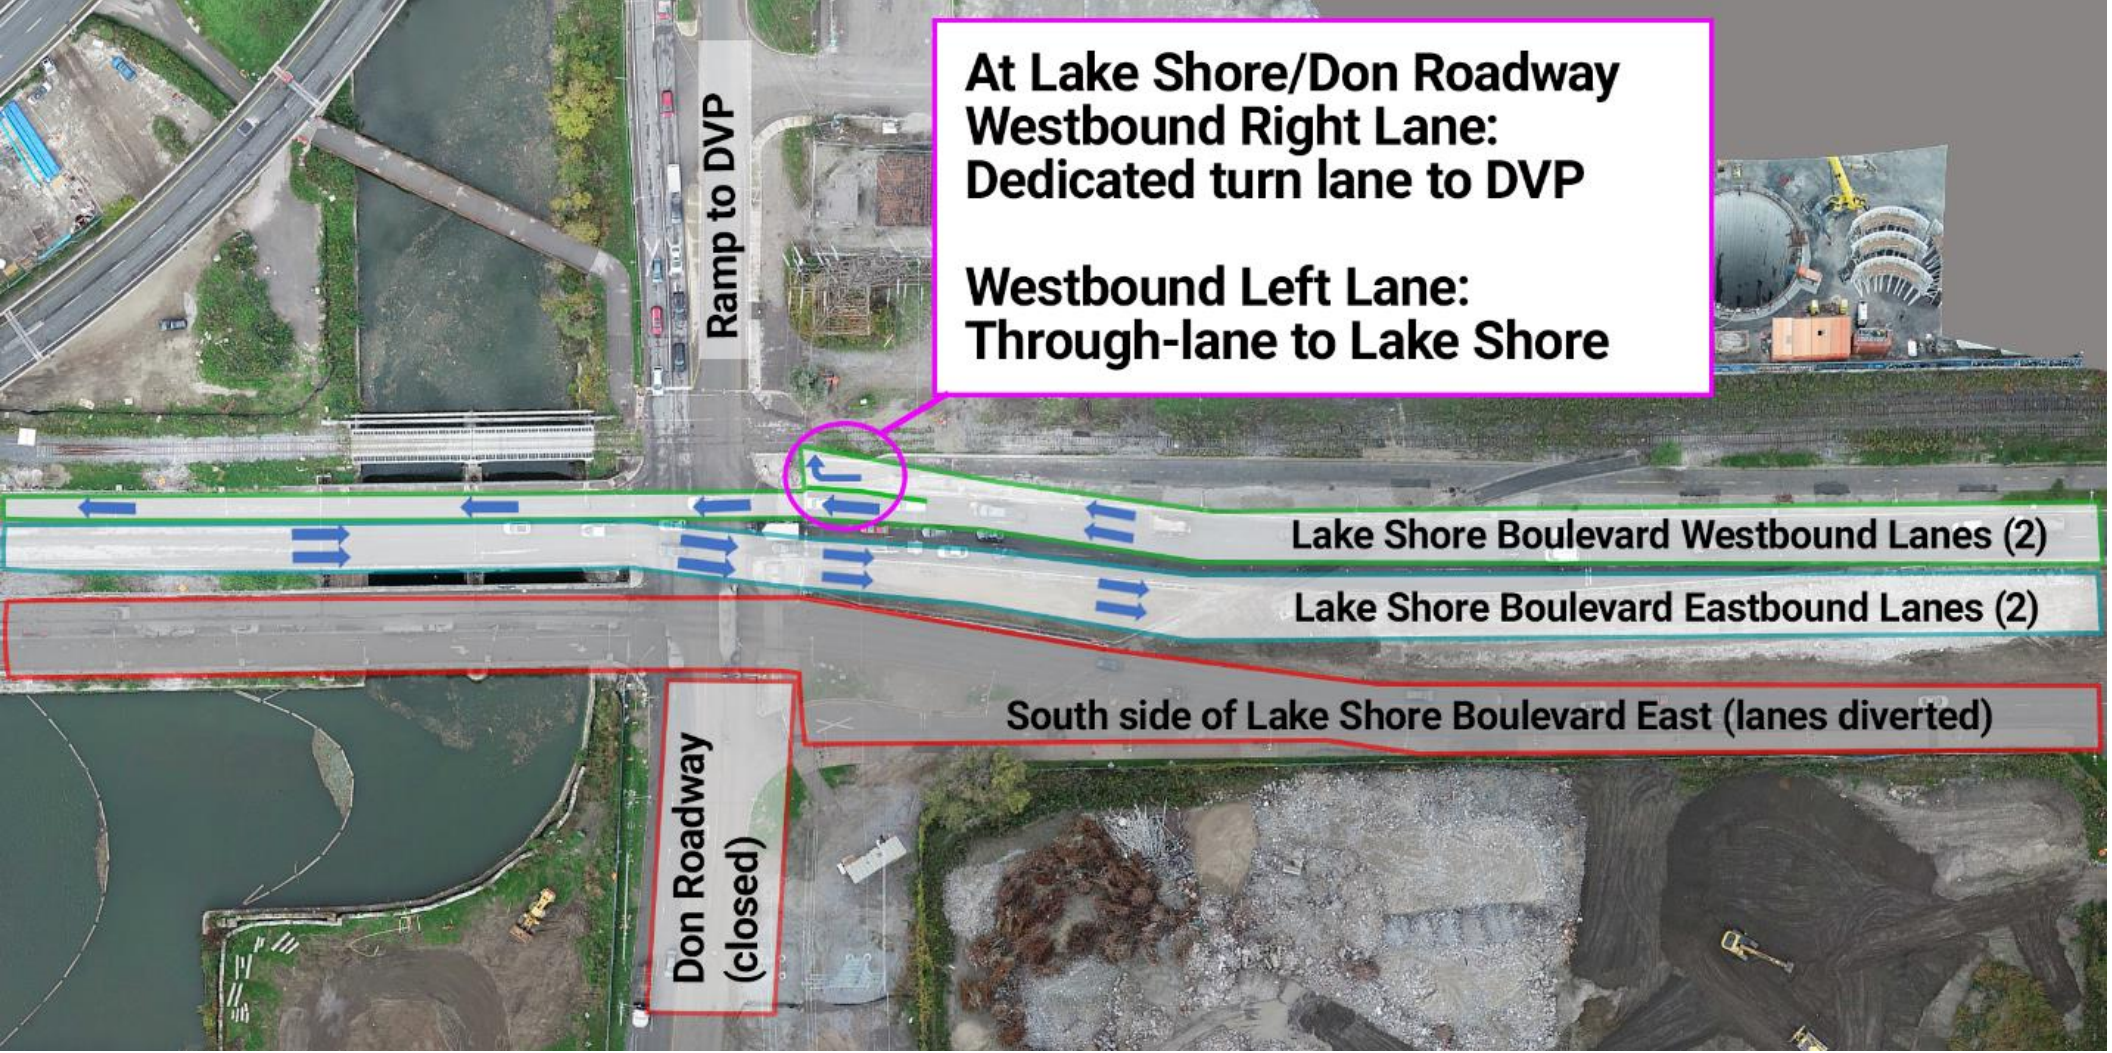

Lake Shore EB  
Lake Shore WB

Cherry Street

(lanes diverted)  
South Side of Lake Shore Boulevard East

**Ramp to DVP**

**At Lake Shore/Don Roadway  
Westbound Right Lane:  
Dedicated turn lane to DVP**

**Westbound Left Lane:  
Through-lane to Lake Shore**

**Lake Shore Boulevard Westbound Lanes (2)**

**Lake Shore Boulevard Eastbound Lanes (2)**

**Don Roadway  
(closed)**

**South side of Lake Shore Boulevard East (lanes diverted)**