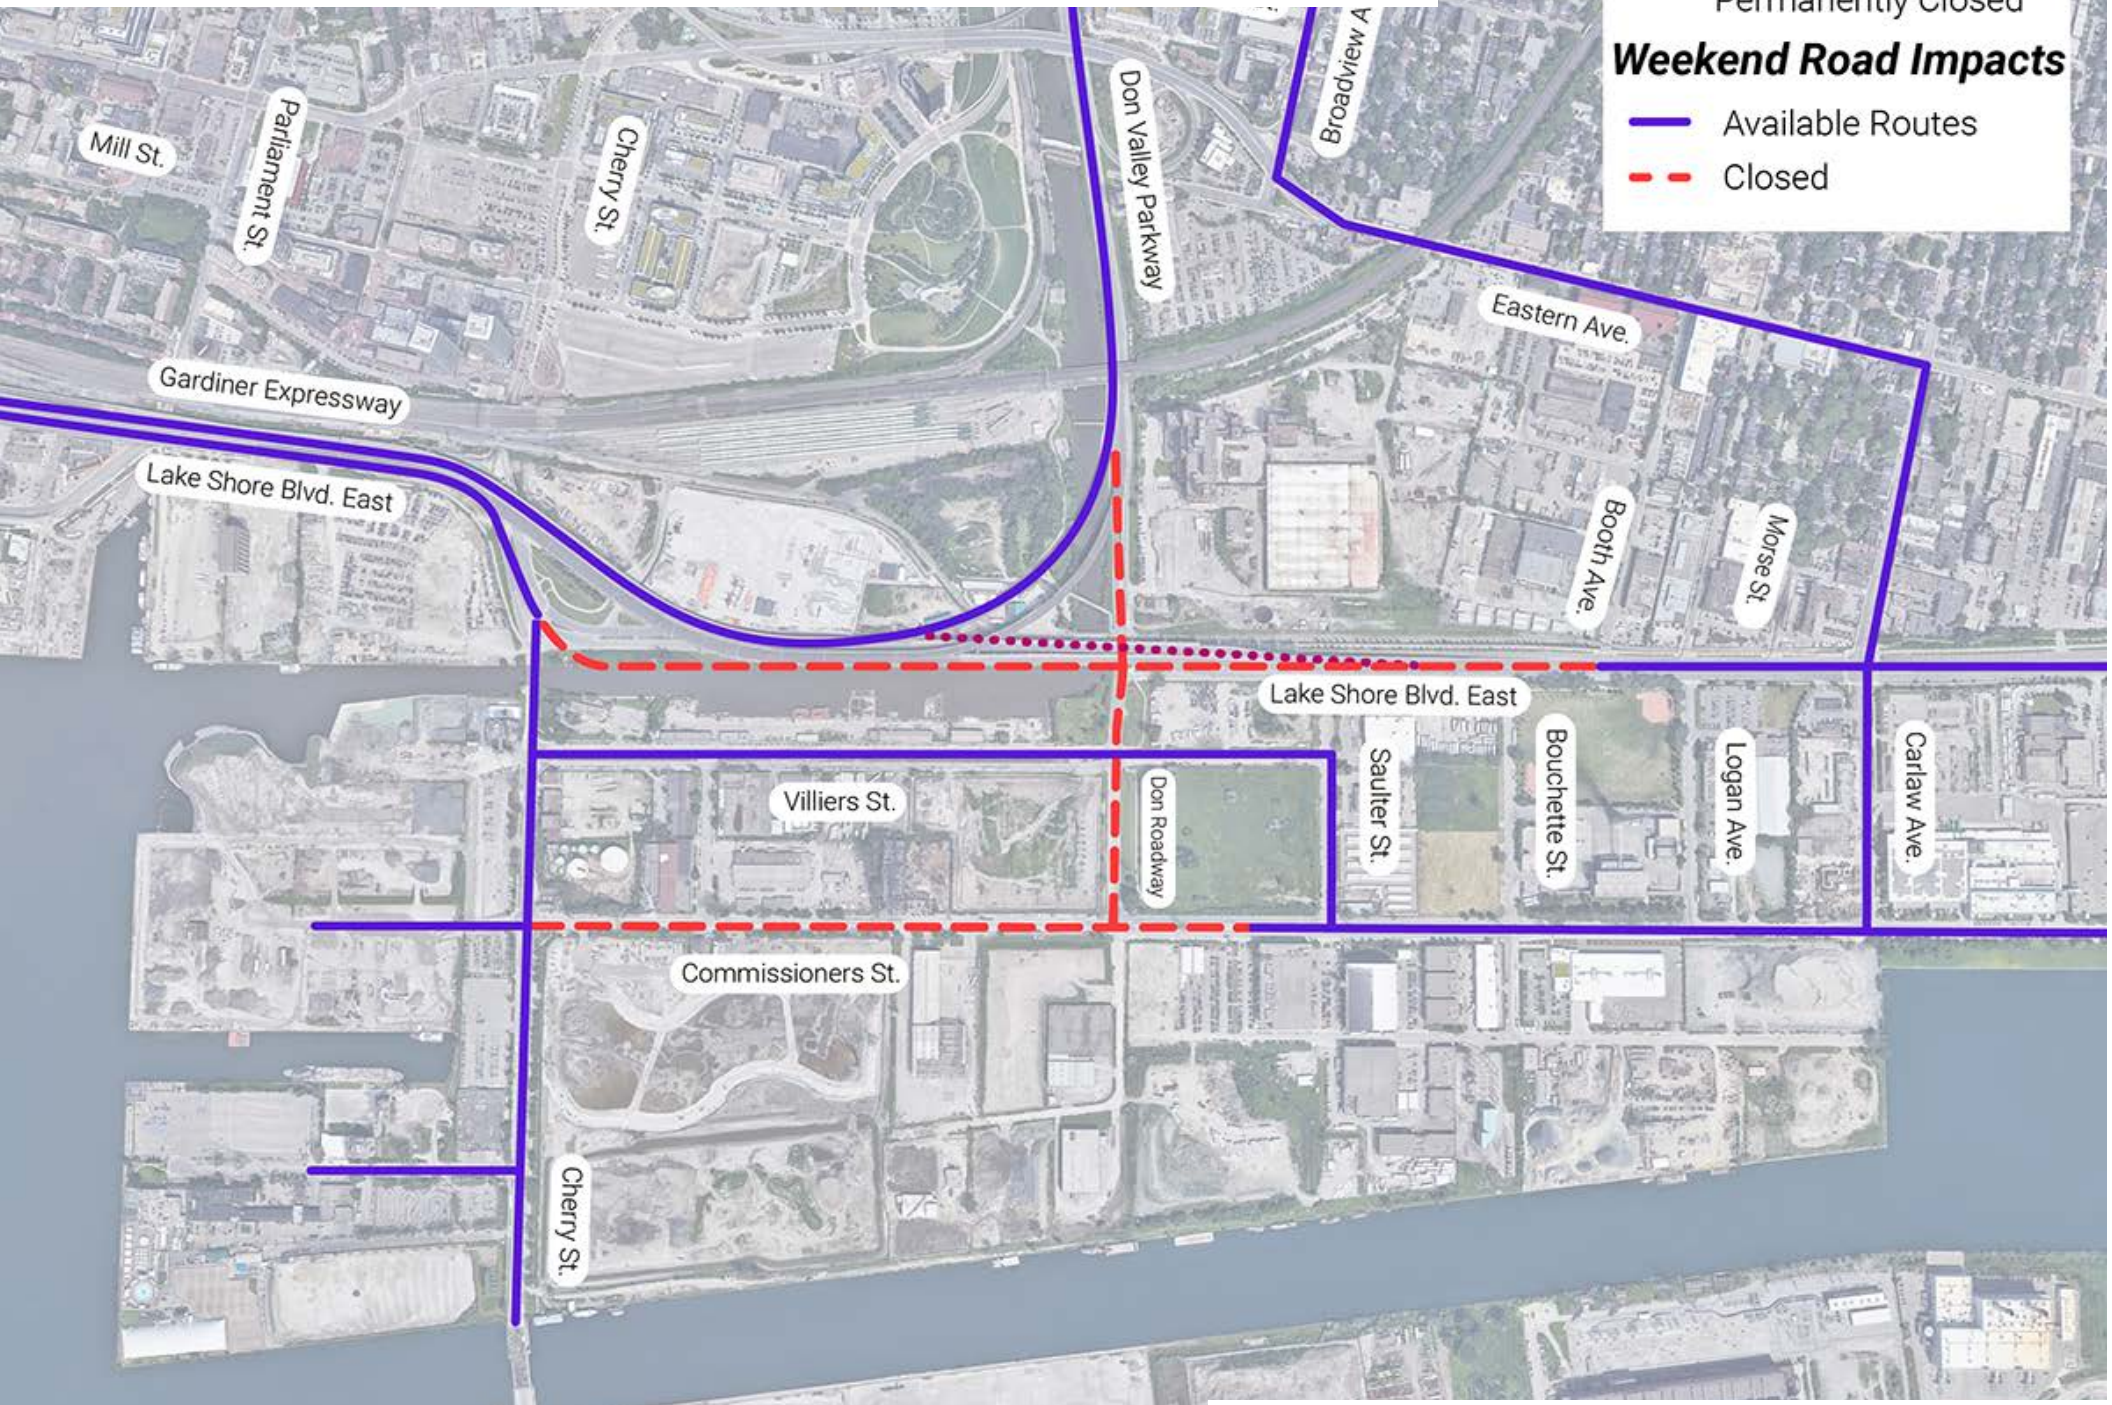

September-October 2021: Weekends Only

..... Gardiner/Logan Ramp Permanently Closed

Weekend Road Impacts

- Available Routes
- - - Closed

Dates and routes are subject to change. Accurate as of August 2021.

September-October 2021 Weekends Only Access to Don Valley Pkwy

- Available Routes
- ... Lane Restrictions
- - - Closed

Dates and routes are subject to change.
Accurate as of August 2021.