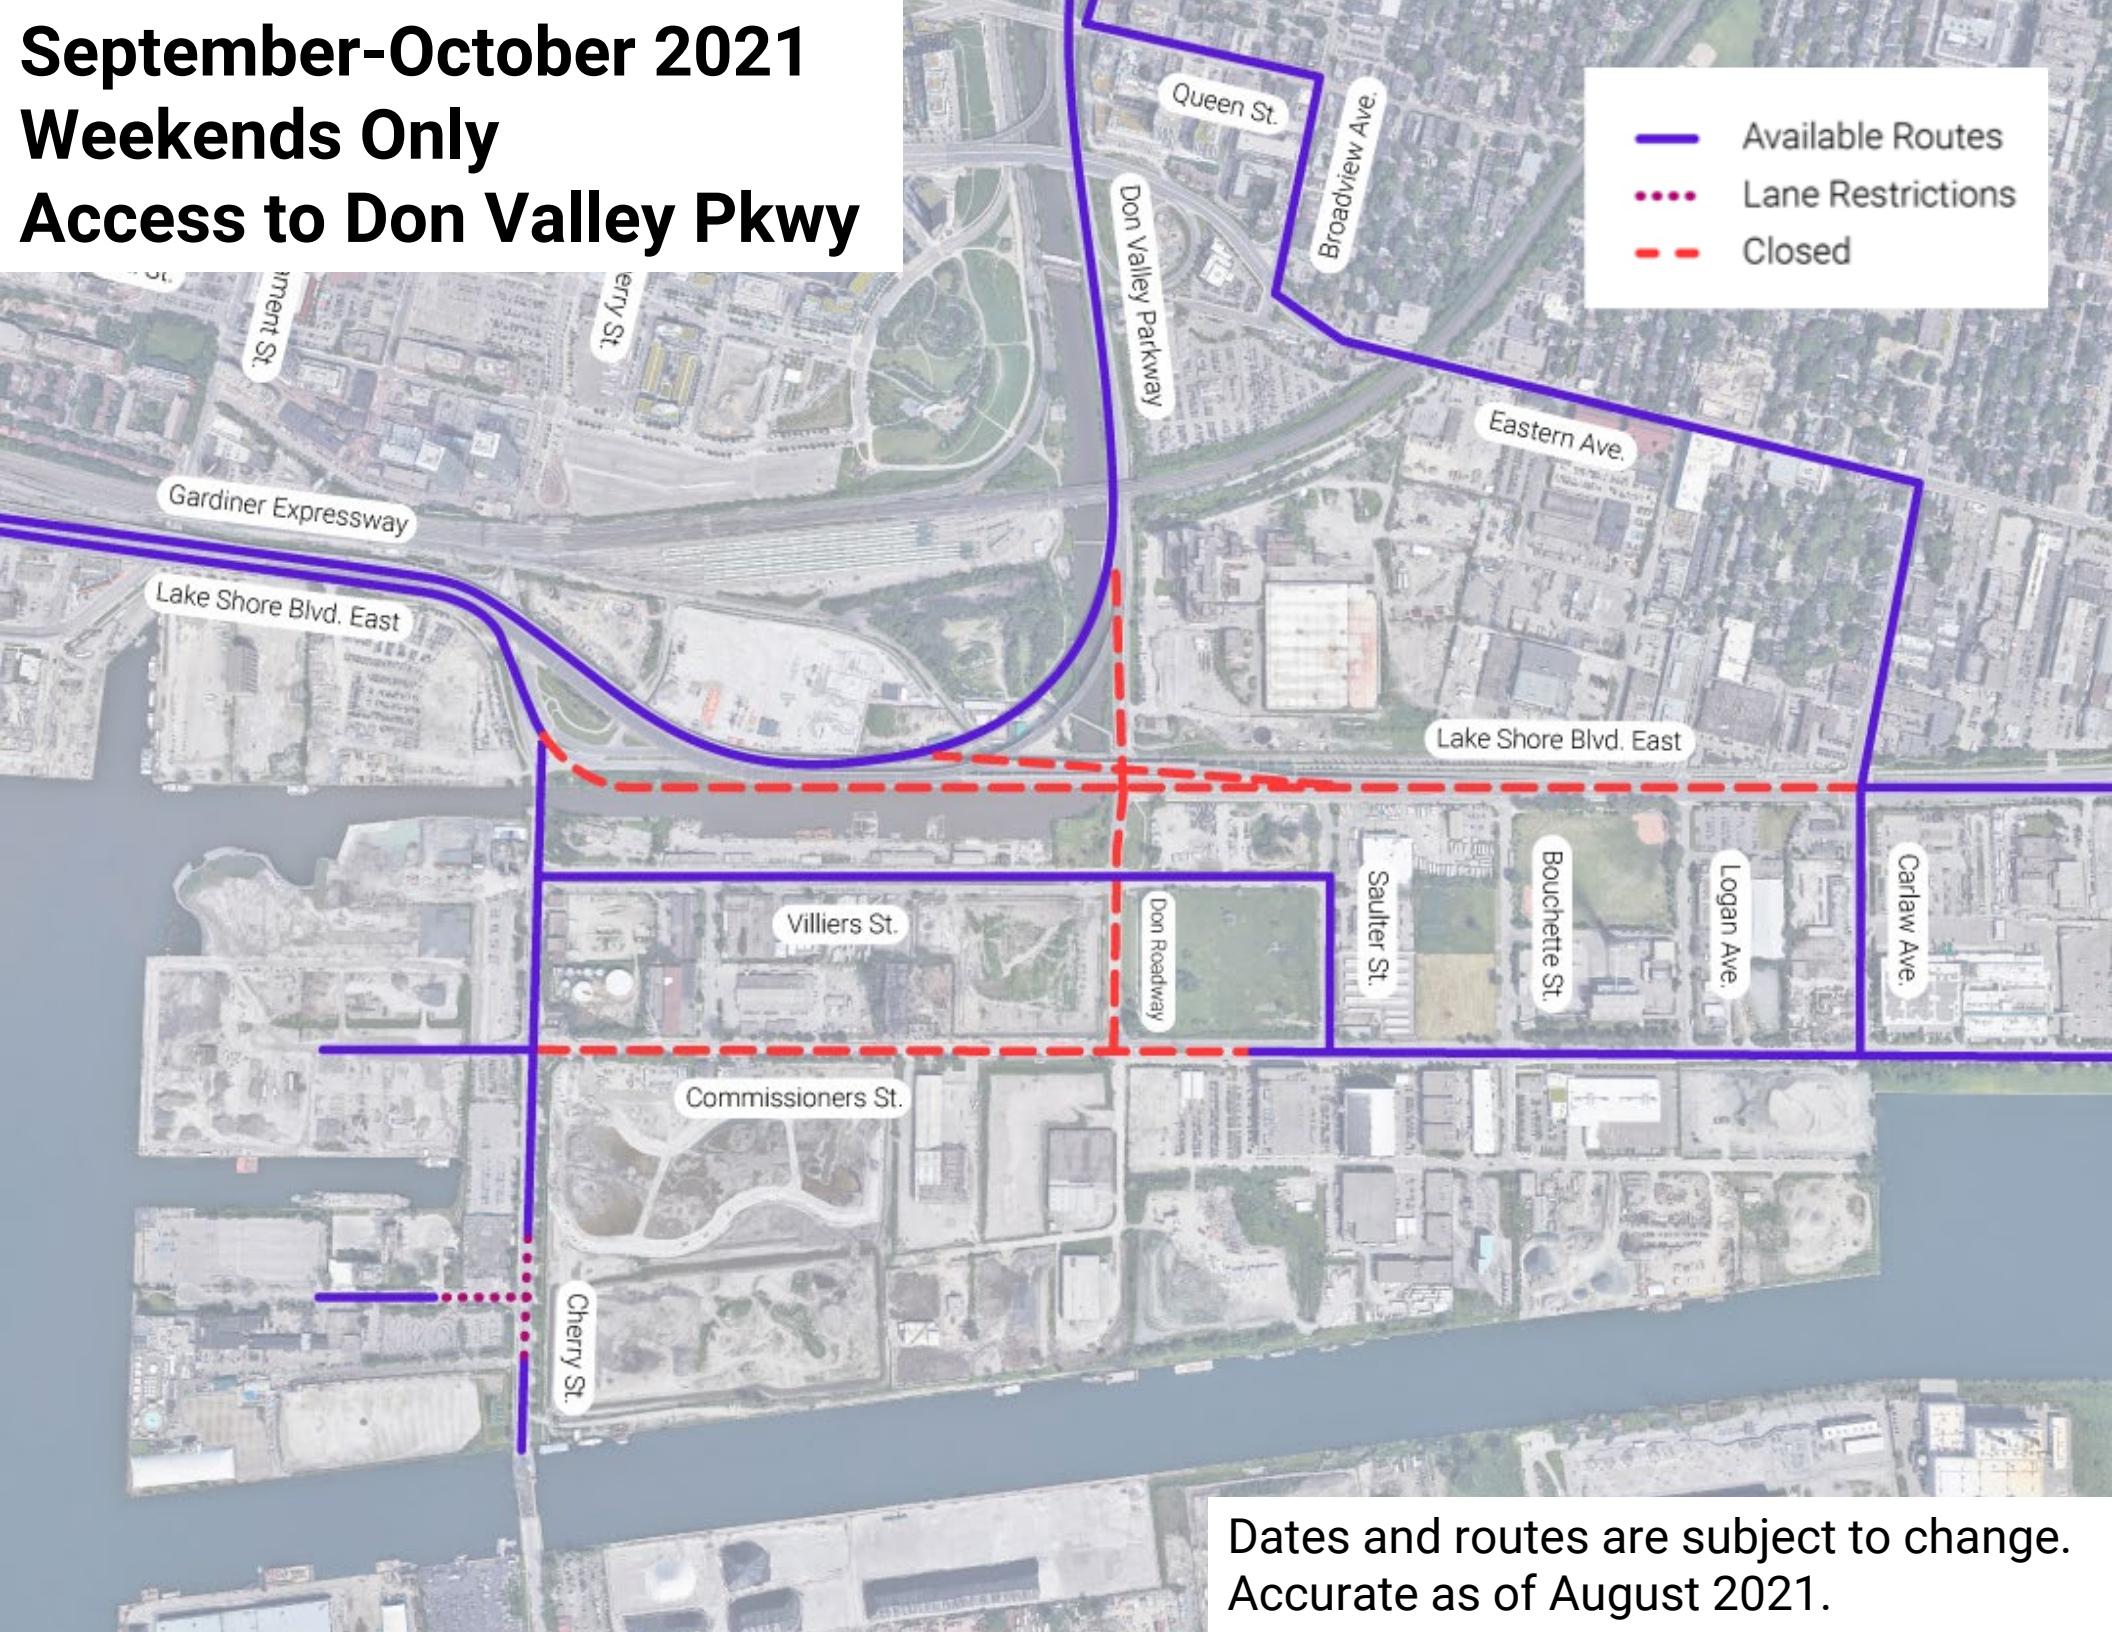

September-October 2021: Weekends Only

..... Gardiner/Logan Ramp Permanently Closed

Weekend Road Impacts

- Available Routes
- - - Closed

Dates and routes are subject to change. Accurate as of August 2021.

September-October 2021 Weekends Only Access to Don Valley Pkwy

- Available Routes
- ... Lane Restrictions
- - - Closed

Dates and routes are subject to change.
Accurate as of August 2021.